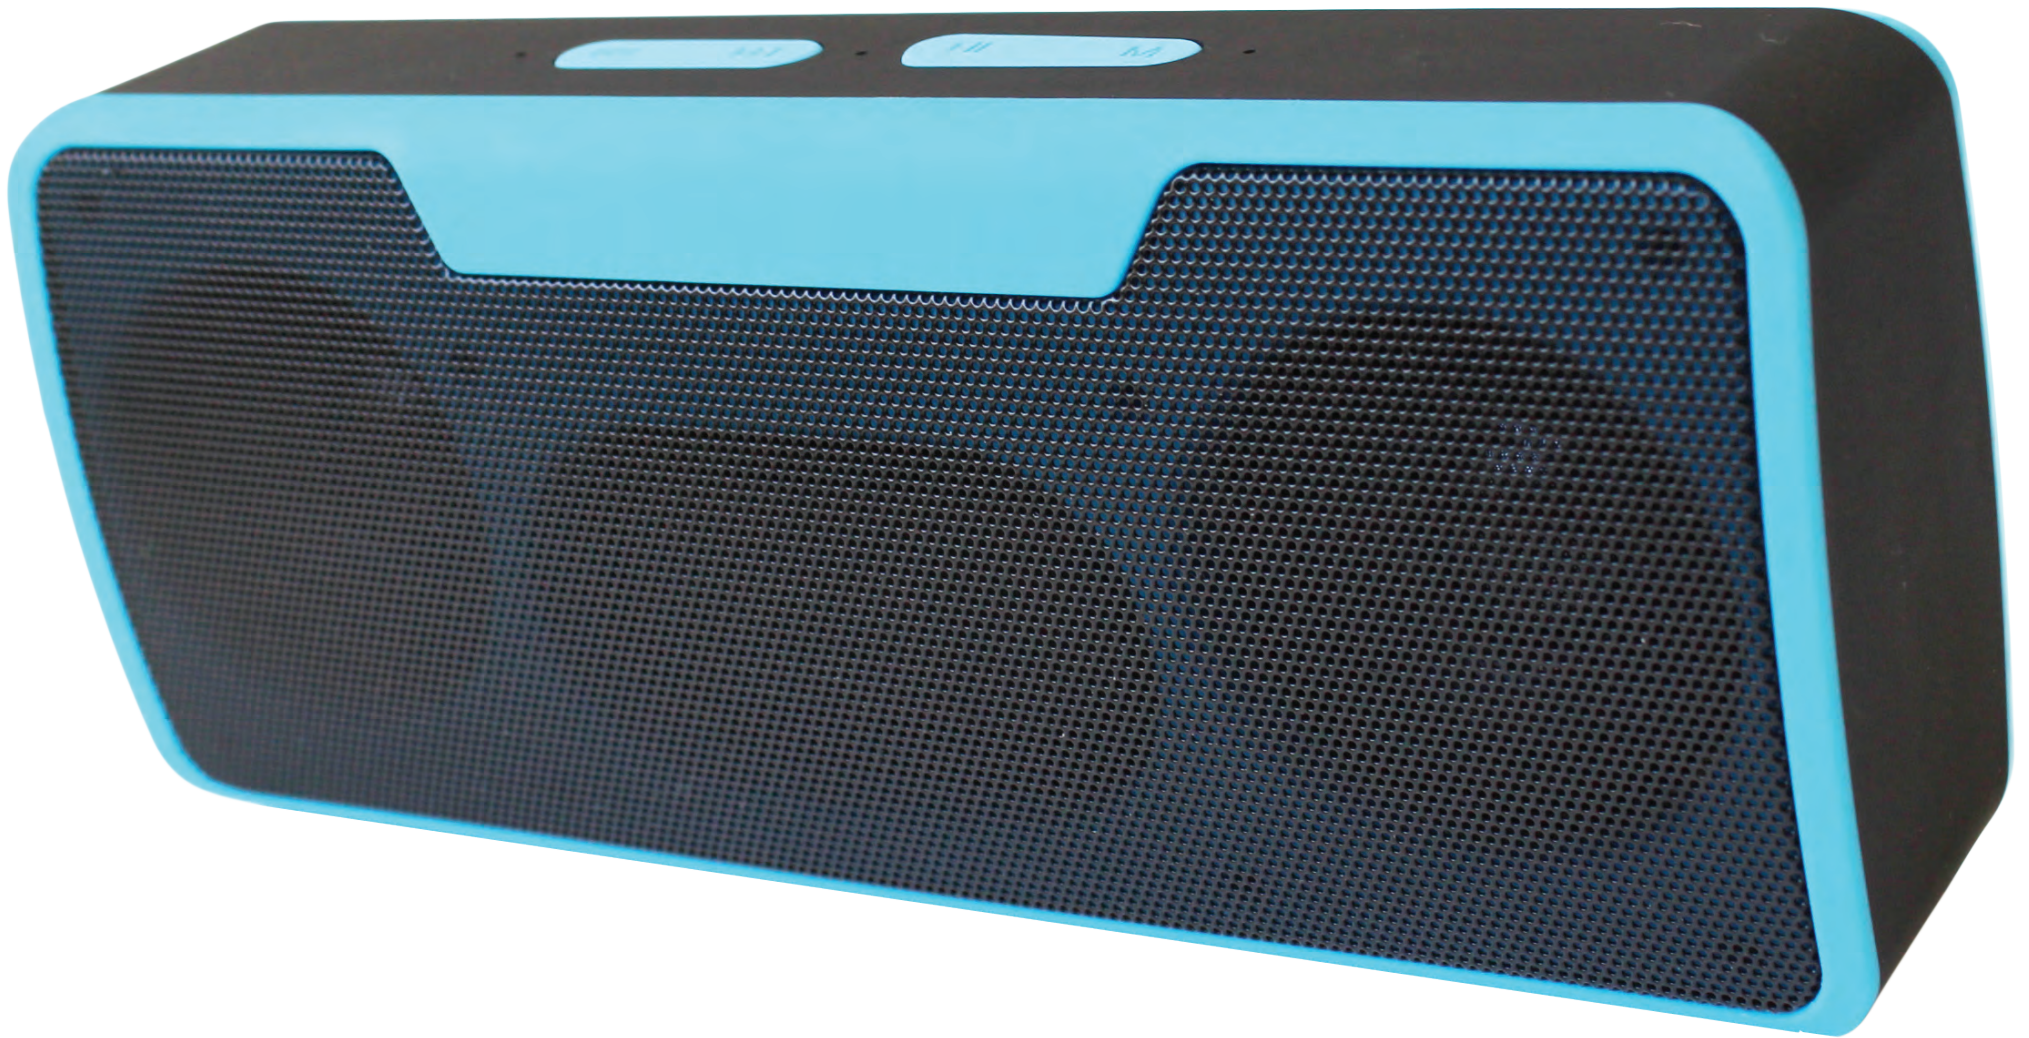

OS 206
INDOOR/OUTDOOR WIRELESS SPEAKER

MSRP 28.00

Experience HD, crystal clear stereo sound and enhanced bass from this indoor/outdoor speaker. Built-in mic and integrated controls adjust volume, change tracks, and answer/disconnect calls completely hands-free. Provided audio cable for a wired, direct connection to your device.

FEATURES

- Quickly sync any Apple, Android, or tablet
- Built-in speakerphone and mic
- Built-in HD FM tuner
- Includes charging cable and 3.5 mm stereo mini cable for use with non-Bluetooth devices
- Built-in powerbank charges any device

SPECIFICATIONS

- 2x5 watt drivers and passive radiator subwoofer
- Frequency Response: 20 HZ-20 KHZ
- Sensitivity: 95 DB
- Bluetooth Version 4.1
- Bluetooth Range > 33 ft
- Battery: Li-Ion 12000 MAH
- Music Play Time: Up to 6 hours
- Box Dimensions: 2.5x 8.75 x 3.5 in.