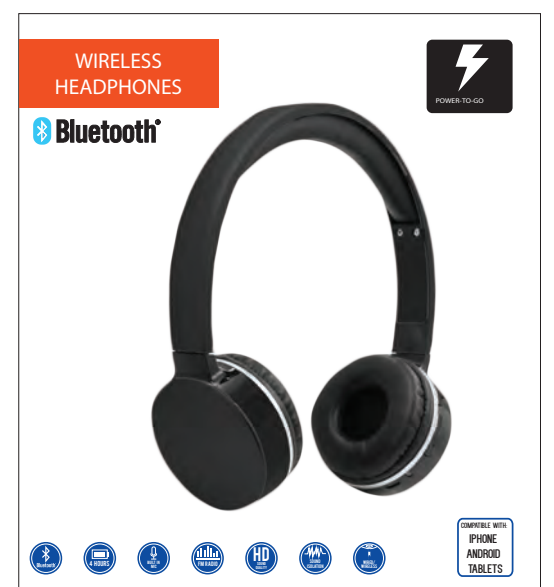

HP600B (Black)
HP600W (White/Gold)
On Ear Wired and Wireless Headphones

MSRP 30.00

Experience true HD sound quality and enhanced bass with these super comfortable, over-ear, foldable Bluetooth headphones. The comfort fit, memory foam, padded headband and fully adjustable ear cups provide a better fit for longer, more comfortable listening sessions. Noise cancelling technology keeps out airplane noise, a busy office, and city traffic. High quality built in mic for hands-free operation. Integrated controls allow you to answer/disconnect calls, play and pause your music, and control the volume. Built-in rechargeable battery and backup audio cable assure that the headphones will never power off.

FEATURES

- Compatible with iPhone, Android and Tablets
- Bluetooth 4.1 working distance > 33 ft.
- Built-in high quality microphone
- Built-in volume controls
- Built-in HD FM tuner
- Quickly sync with smartphone, tablet, or tv
- Gel-filled ear pads for maximum comfort
- Ear cups adjust for perfect fit
- Headphones fold for compact travel
- Includes micro usb charging cable and 3.5 mm stereo mini cable for use with non-Bluetooth devices

SPECIFICATIONS

Driver Size: 40 mm
Frequency Response: 20HZ-20KHZ
Sensitivity: 95 DB
Bluetooth Version: 4.1
Battery: Polymer Li-Ion 420 MAH
Music Play Time: Up to 8 Hours
Talk Time: Up to 20 hours
Box Dimensions: 7 5/8" x 3 1/4" x 8 1/2"