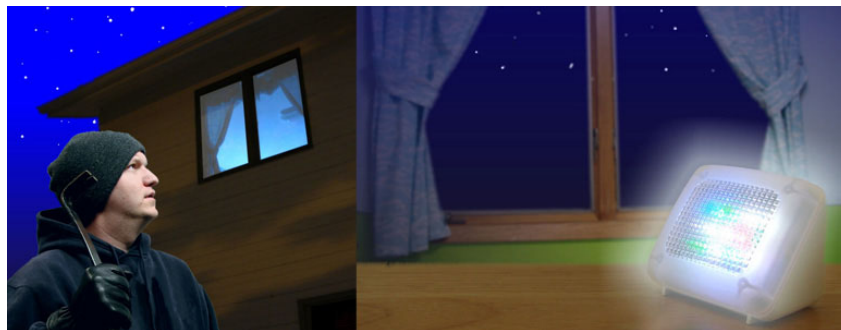

32 LED Crime Prevention TV Simulator

Realistic TV simulator mimics the light and color changes on 42" TV. Built-in light sensor triggers device at dusk. Economical LEDs reduce energy costs versus leaving your television on. Plug and play – no wiring required.

Features

- 32 LEDs
- Built-in light sensors
- Economical LEDs
- No wiring required

Item N°

AL300